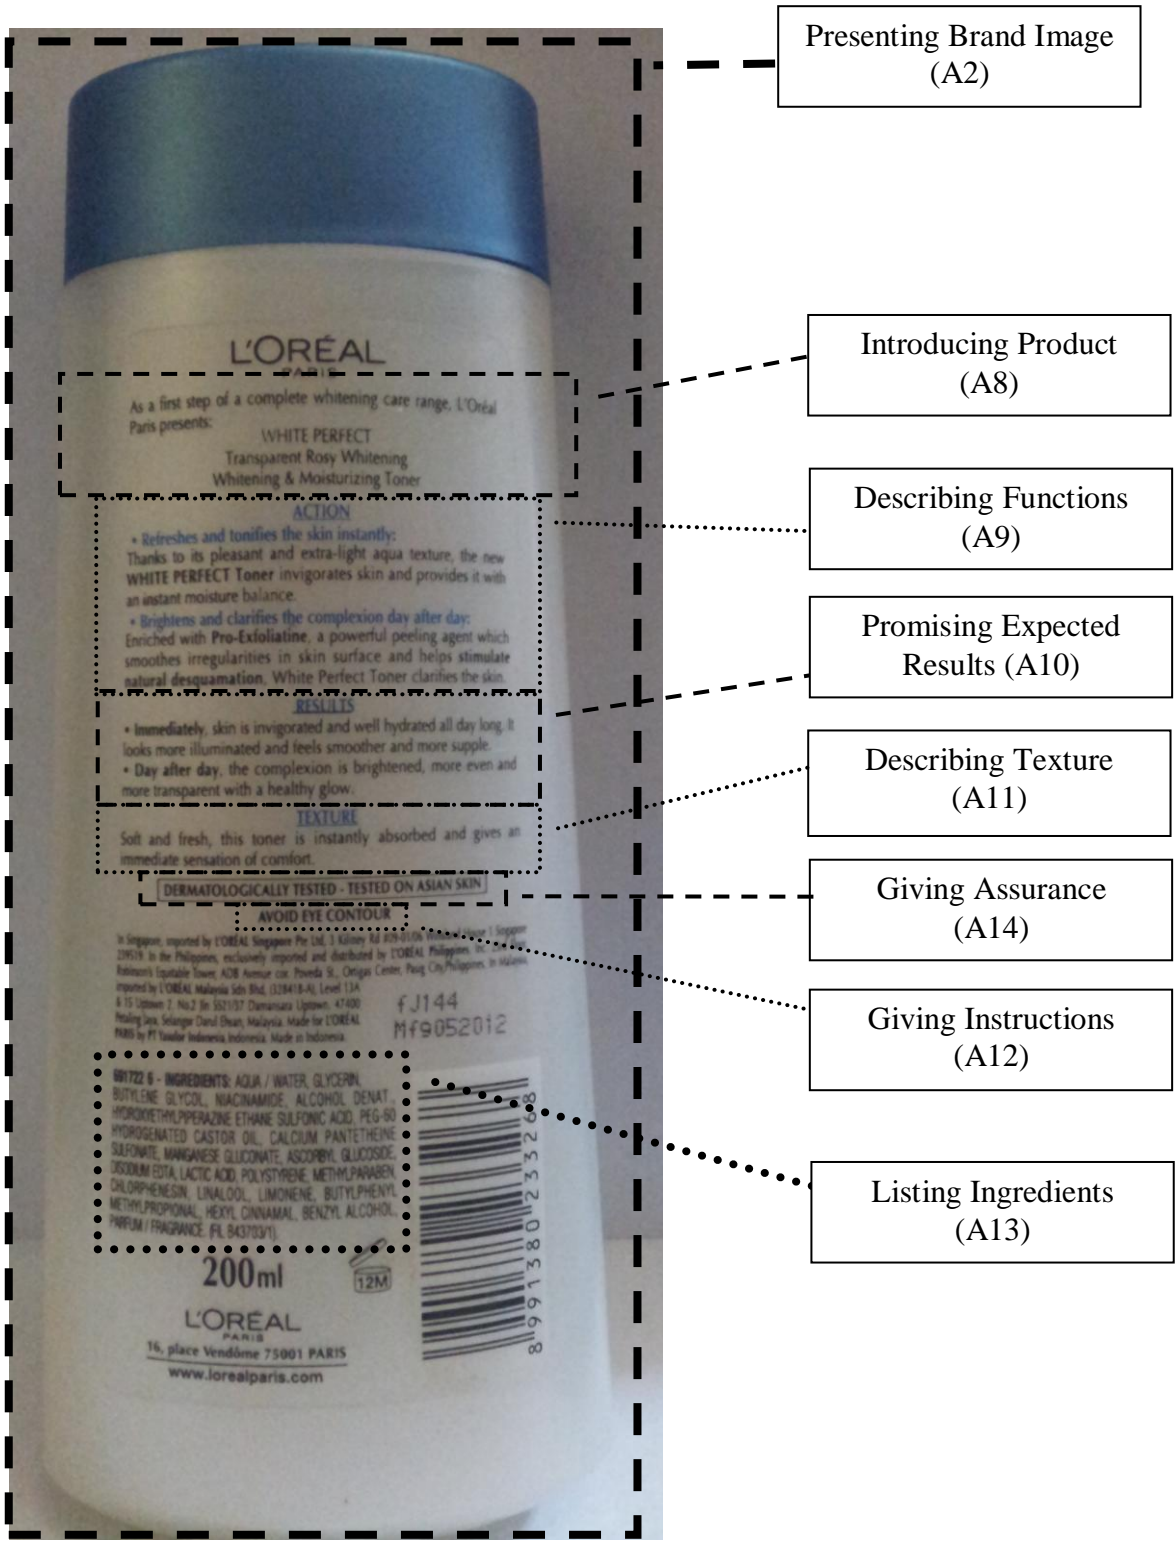

Appendix B: Product Packaging (with Social Action Labels)

Figure 4.1.1 (a): *L'Oréal Paris White Perfect Purifies & Brightens*

Milky Foam (AC) (front)

Figure 4.1.1 (b): *L'Oréal Paris White Perfect Purifies & Brightens Milky Foam (AC) (back)*

Figure 4.1.2 (a): *L'Oréal Paris White Perfect Whitening & Moisturizing*

Toner (AT) (front)

Presenting Brand Image (A2)

Introducing Product (A8)

Describing Functions (A9)

Promising Expected Results (A10)

Describing Texture (A11)