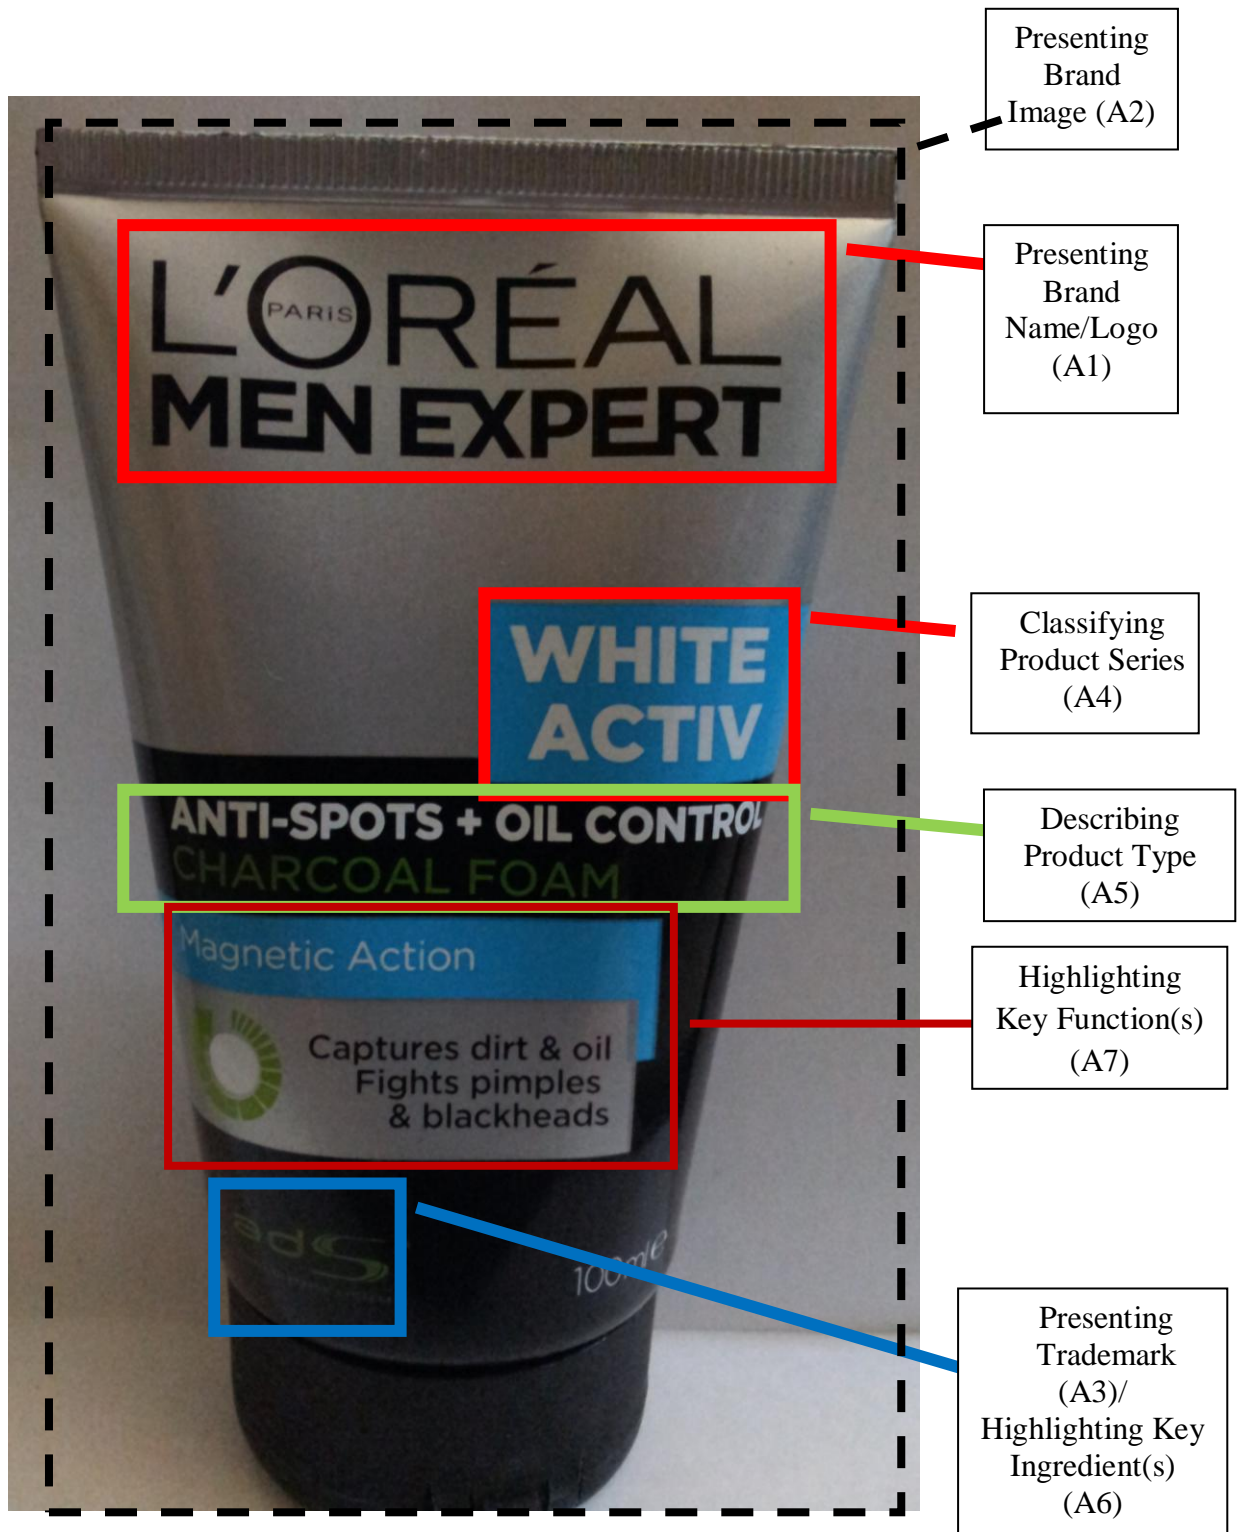

Figure 4.1.5 (c): *L'Oréal Paris White Perfect Fairness Revealing Soothing Cream (AM3) (top)*

Figure 4.1.6 (a): *L'Oréal Men Expert White Activ Brightening Foam* (BC1) (front)

Figure 4.1.6 (b): *L'Oréal Men Expert White Activ Brightening Foam (BC1) (back)*

Figure 4.1.7 (a): *L'Oréal Men Expert White Activ Bright + Oil Control*

White Foam (BC2) (front)

Figure 4.1.7 (b): *L'Oréal Men Expert White Activ Bright + Oil Control*

White Foam (BC2) (back)

Figure 4.1.8 (a): *L'Oréal Men Expert White Activ Anti-Spots + Oil Control Charcoal Foam (BC3) (front).*

Figure 4.1.8 (b): *L'Oréal Men Expert White Activ Anti-Spots + Oil Control*

Charcoal Foam (BC3) (back)

Figure 4.1.9 (a): *L'Oréal Men Expert White Activ Total Skin Renewer*

Volcano Red Foam (BC4) (front)

Figure 4.1.9 (b): *L'Oréal Men Expert White Activ Total Skin Renewer*

Volcano Red Foam (BC4) (back)

Figure 4.1.10 (a): *L'Oréal Men Expert White Activ Bright + Oil Control*

Powered Water (BT) (front)

Figure 4.1.10 (b): *L'Oréal Men Expert White Activ Bright + Oil Control*