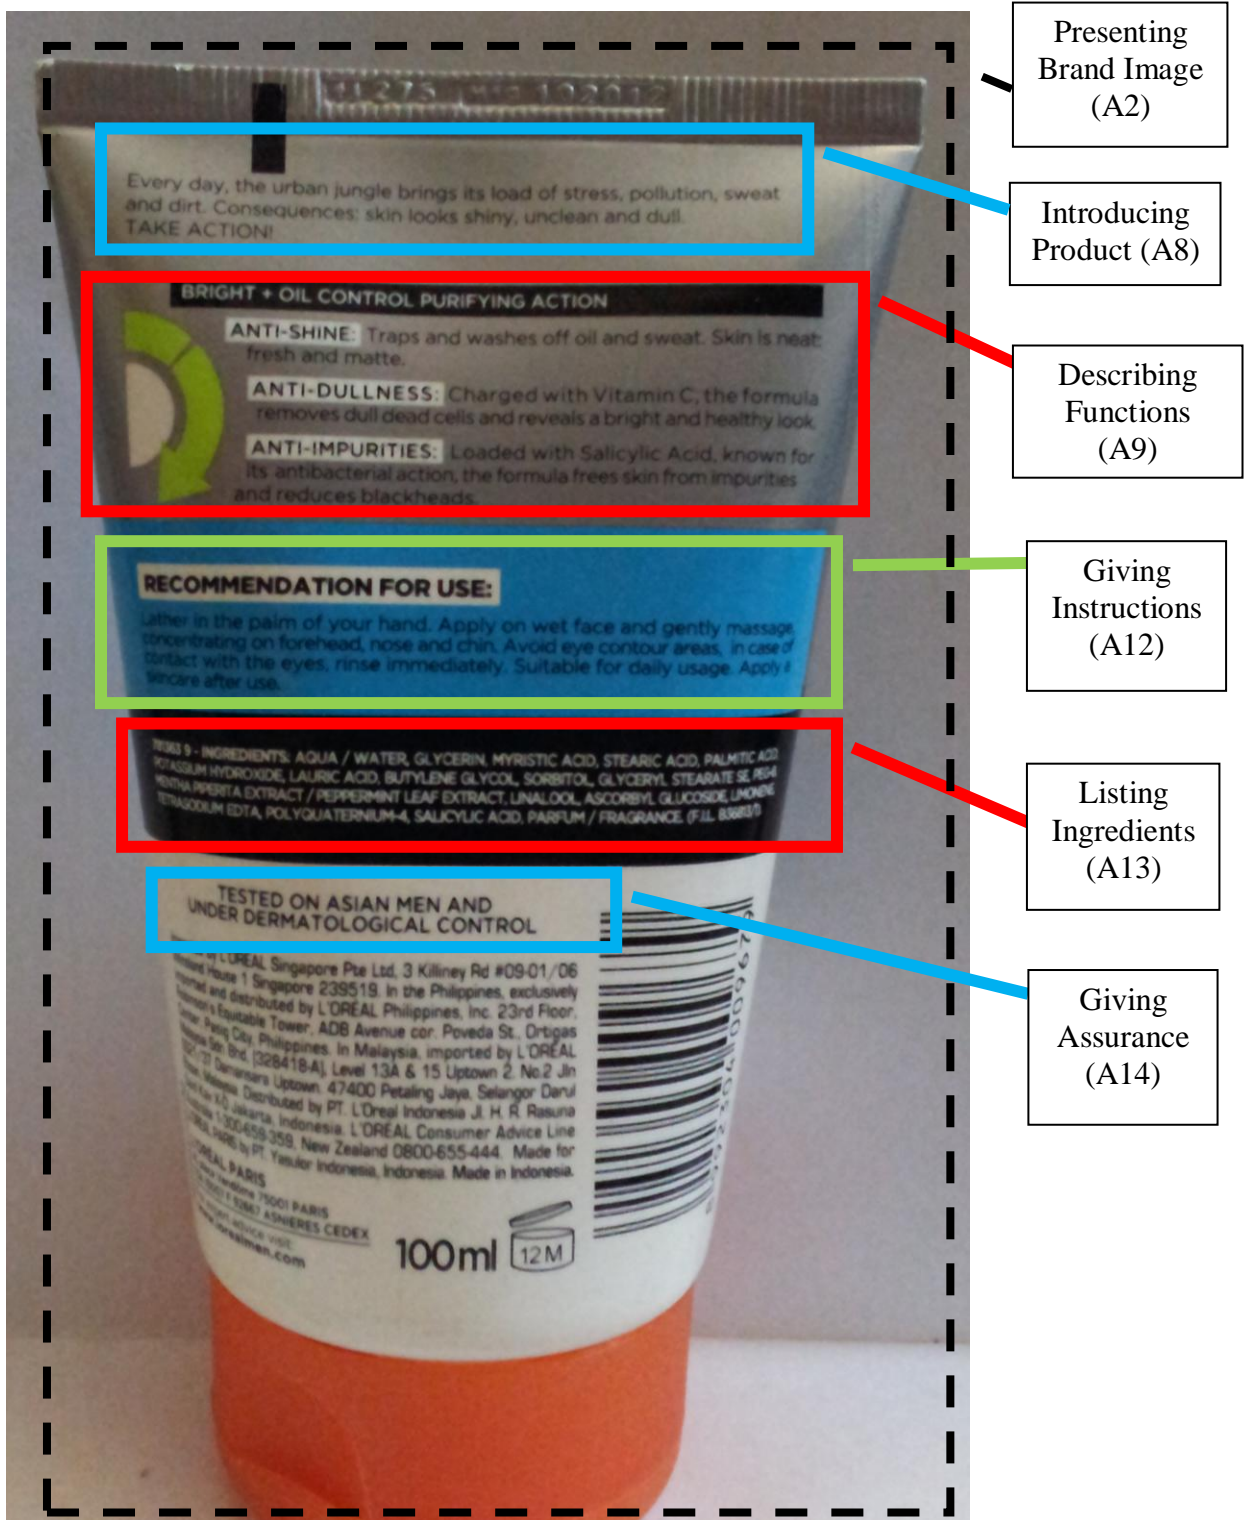

Figure 4.1.7 (a): *L'Oréal Men Expert White Activ Bright + Oil Control*

White Foam (BC2) (front)

Figure 4.1.7 (b): *L'Oréal Men Expert White Activ Bright + Oil Control*

White Foam (BC2) (back)

Figure 4.1.8 (a): *L'Oréal Men Expert White Activ Anti-Spots + Oil Control Charcoal Foam (BC3) (front).*

Figure 4.1.8 (b): *L'Oréal Men Expert White Activ Anti-Spots + Oil Control*

Charcoal Foam (BC3) (back)

Figure 4.1.9 (a): *L'Oréal Men Expert White Activ Total Skin Renewer*

Volcano Red Foam (BC4) (front)