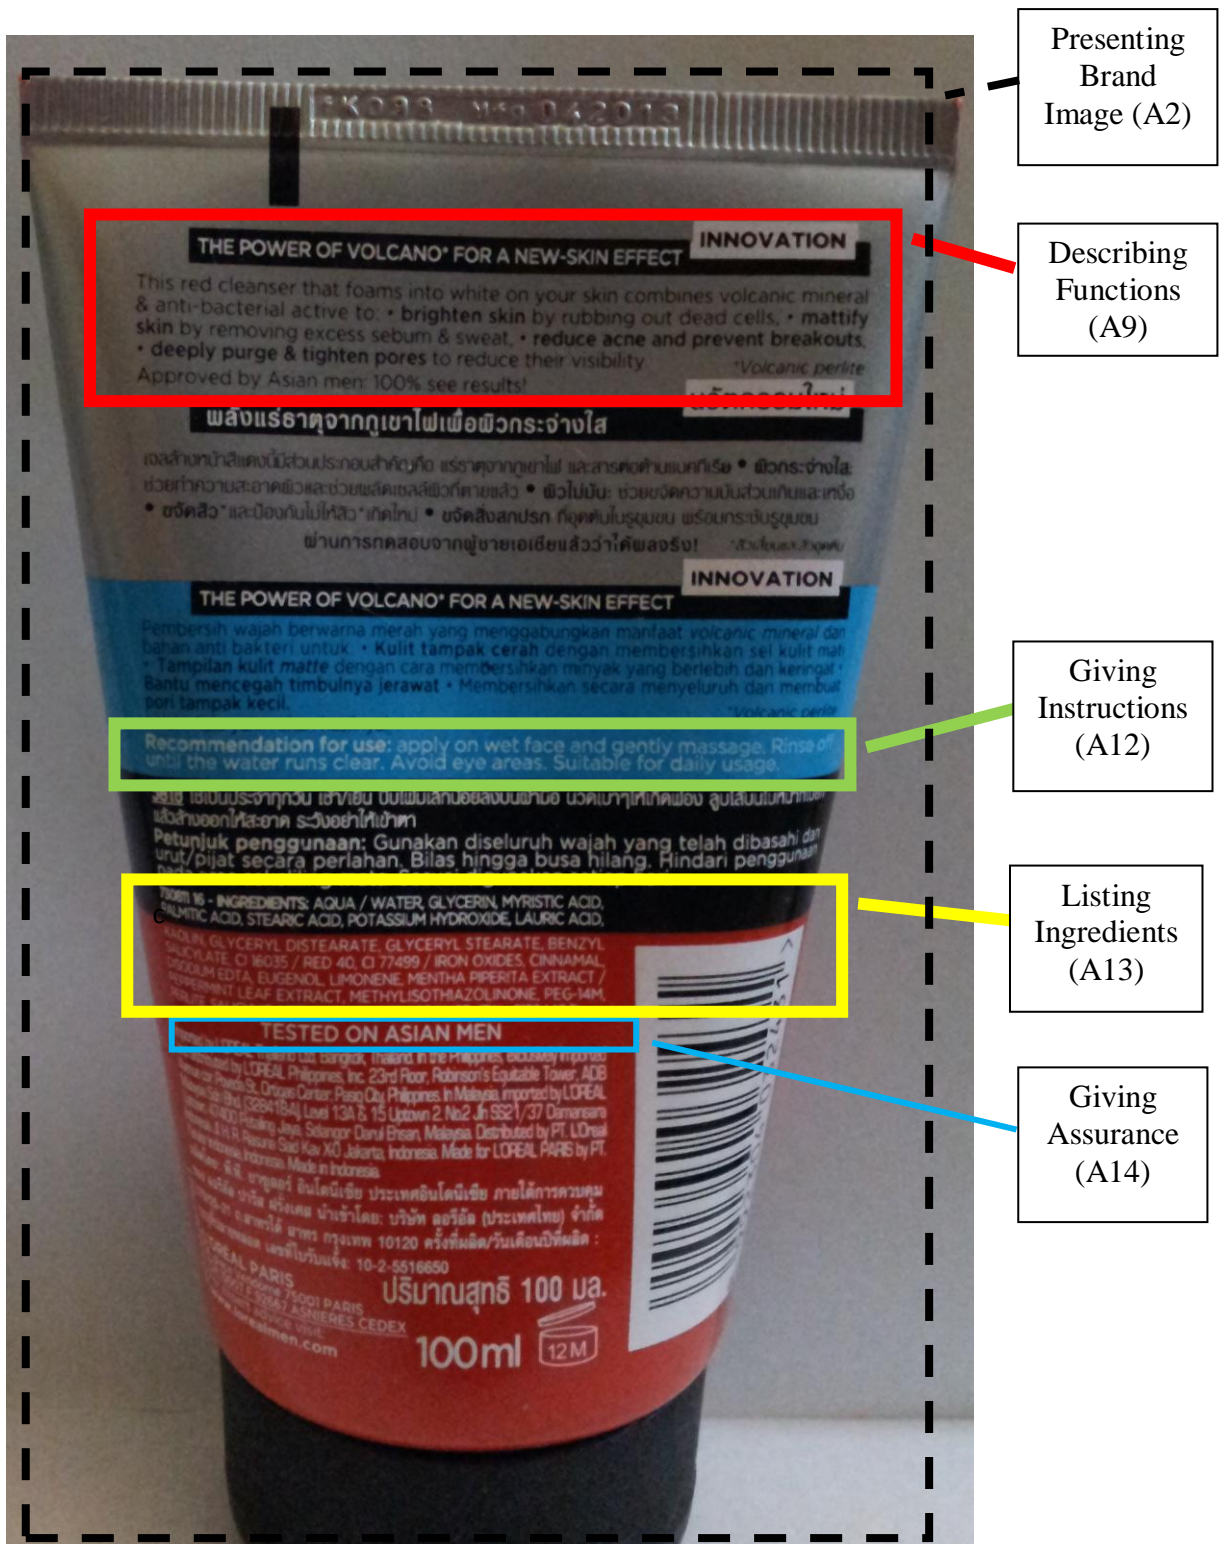

Figure 4.1.7 (a): *L'Oréal Men Expert White Activ Bright + Oil Control*

White Foam (BC2) (front)

Figure 4.1.7 (b): *L'Oréal Men Expert White Activ Bright + Oil Control*

White Foam (BC2) (back)

Figure 4.1.8 (a): *L'Oréal Men Expert White Activ Anti-Spots + Oil Control Charcoal Foam (BC3) (front).*

Figure 4.1.8 (b): *L'Oréal Men Expert White Activ Anti-Spots + Oil Control*

Charcoal Foam (BC3) (back)

Figure 4.1.9 (a): *L'Oréal Men Expert White Activ Total Skin Renewer*

Volcano Red Foam (BC4) (front)

Figure 4.1.9 (b): *L'Oréal Men Expert White Activ Total Skin Renewer*

Volcano Red Foam (BC4) (back)

Figure 4.1.10 (a): *L'Oréal Men Expert White Activ Bright + Oil Control*

Powered Water (BT) (front)

Figure 4.1.10 (b): *L'Oréal Men Expert White Activ Bright + Oil Control*