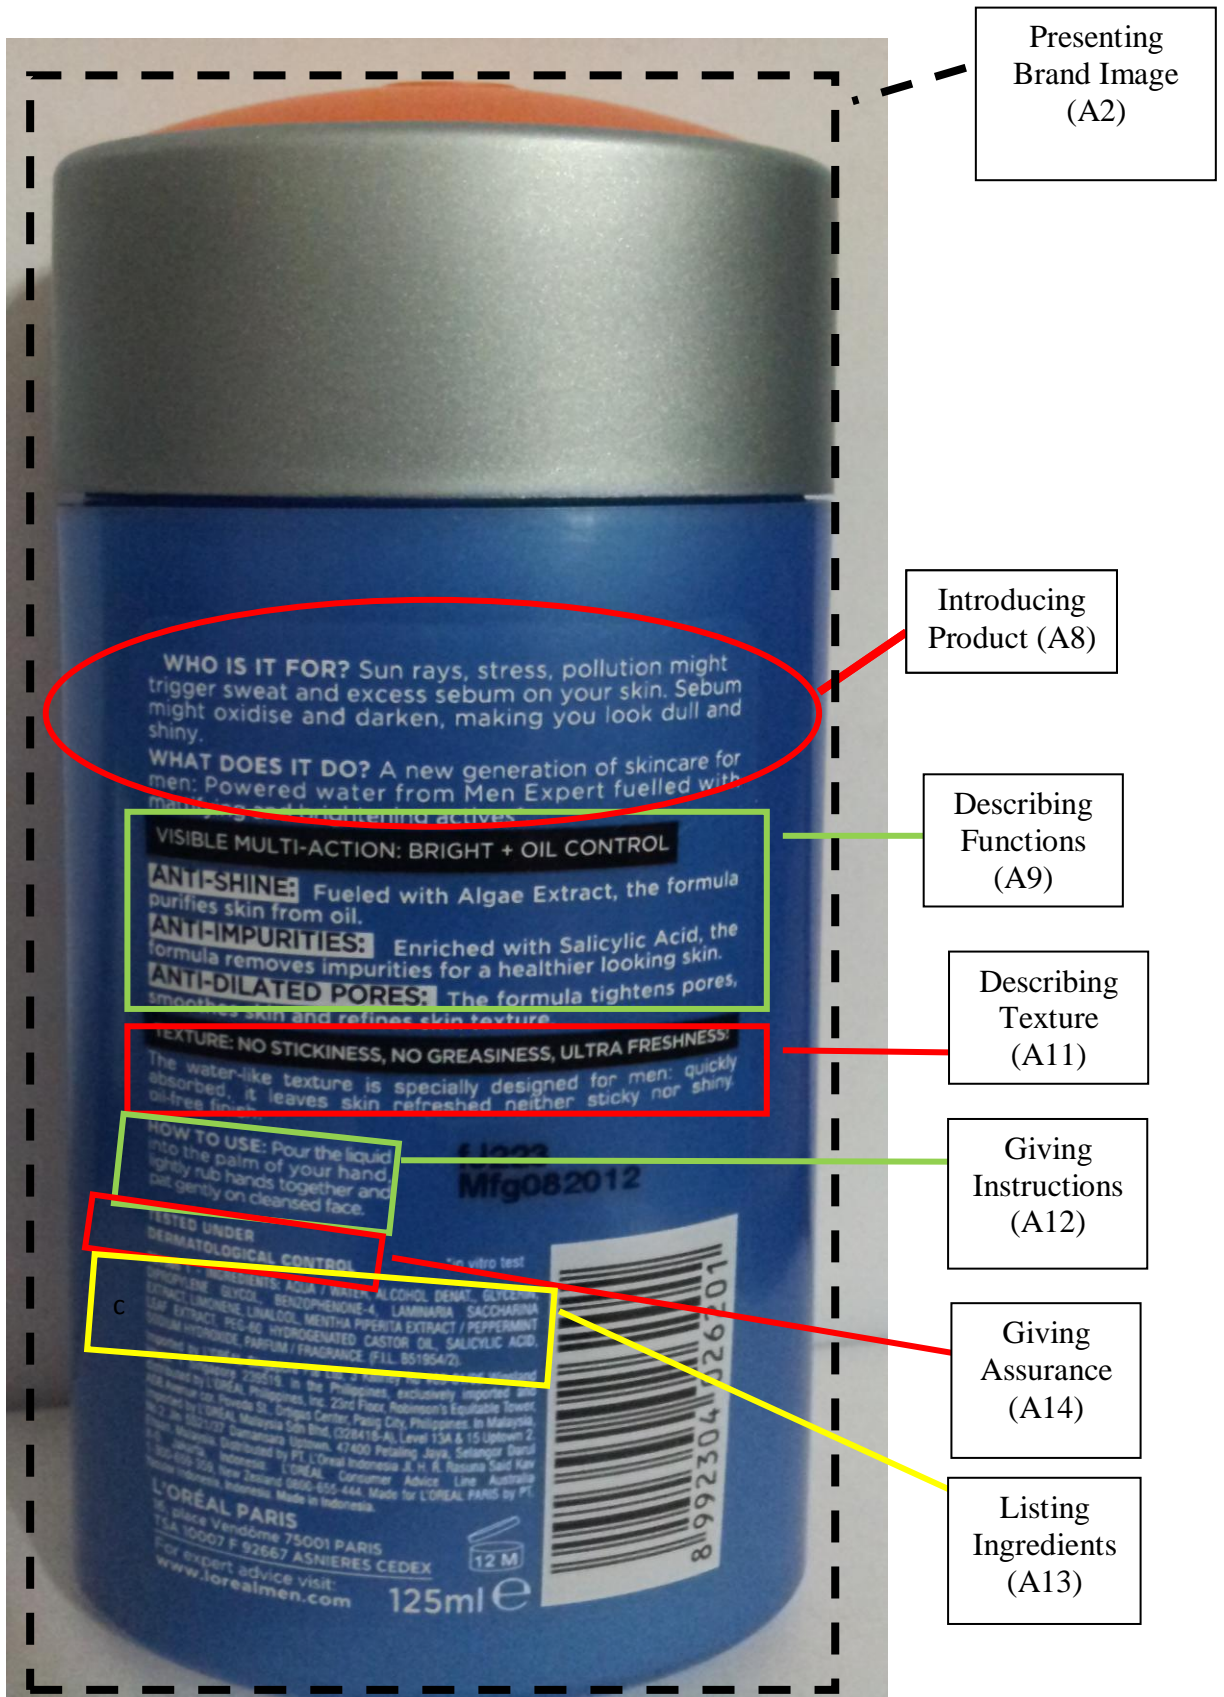

Figure 4.1.8 (b): *L'Oréal Men Expert White Activ Anti-Spots + Oil Control*

Charcoal Foam (BC3) (back)

Figure 4.1.9 (a): *L'Oréal Men Expert White Activ Total Skin Renewer*

Volcano Red Foam (BC4) (front)

Figure 4.1.9 (b): *L'Oréal Men Expert White Activ Total Skin Renewer*

Volcano Red Foam (BC4) (back)

Figure 4.1.10 (a): *L'Oréal Men Expert White Activ Bright + Oil Control*

Powered Water (BT) (front)

Figure 4.1.10 (b): *L'Oréal Men Expert White Activ Bright + Oil Control*

Powered Water (BT) (back)

Figure 4.1.10 (c): *L'Oréal Men Expert White Activ Bright + Oil Control*

Powered Water (BT) (*top*)

Figure 4.1.11 (a): *L'Oréal Men Expert White Activ Bright + Oil Control*

Moisturiser (BM1) (*front*)