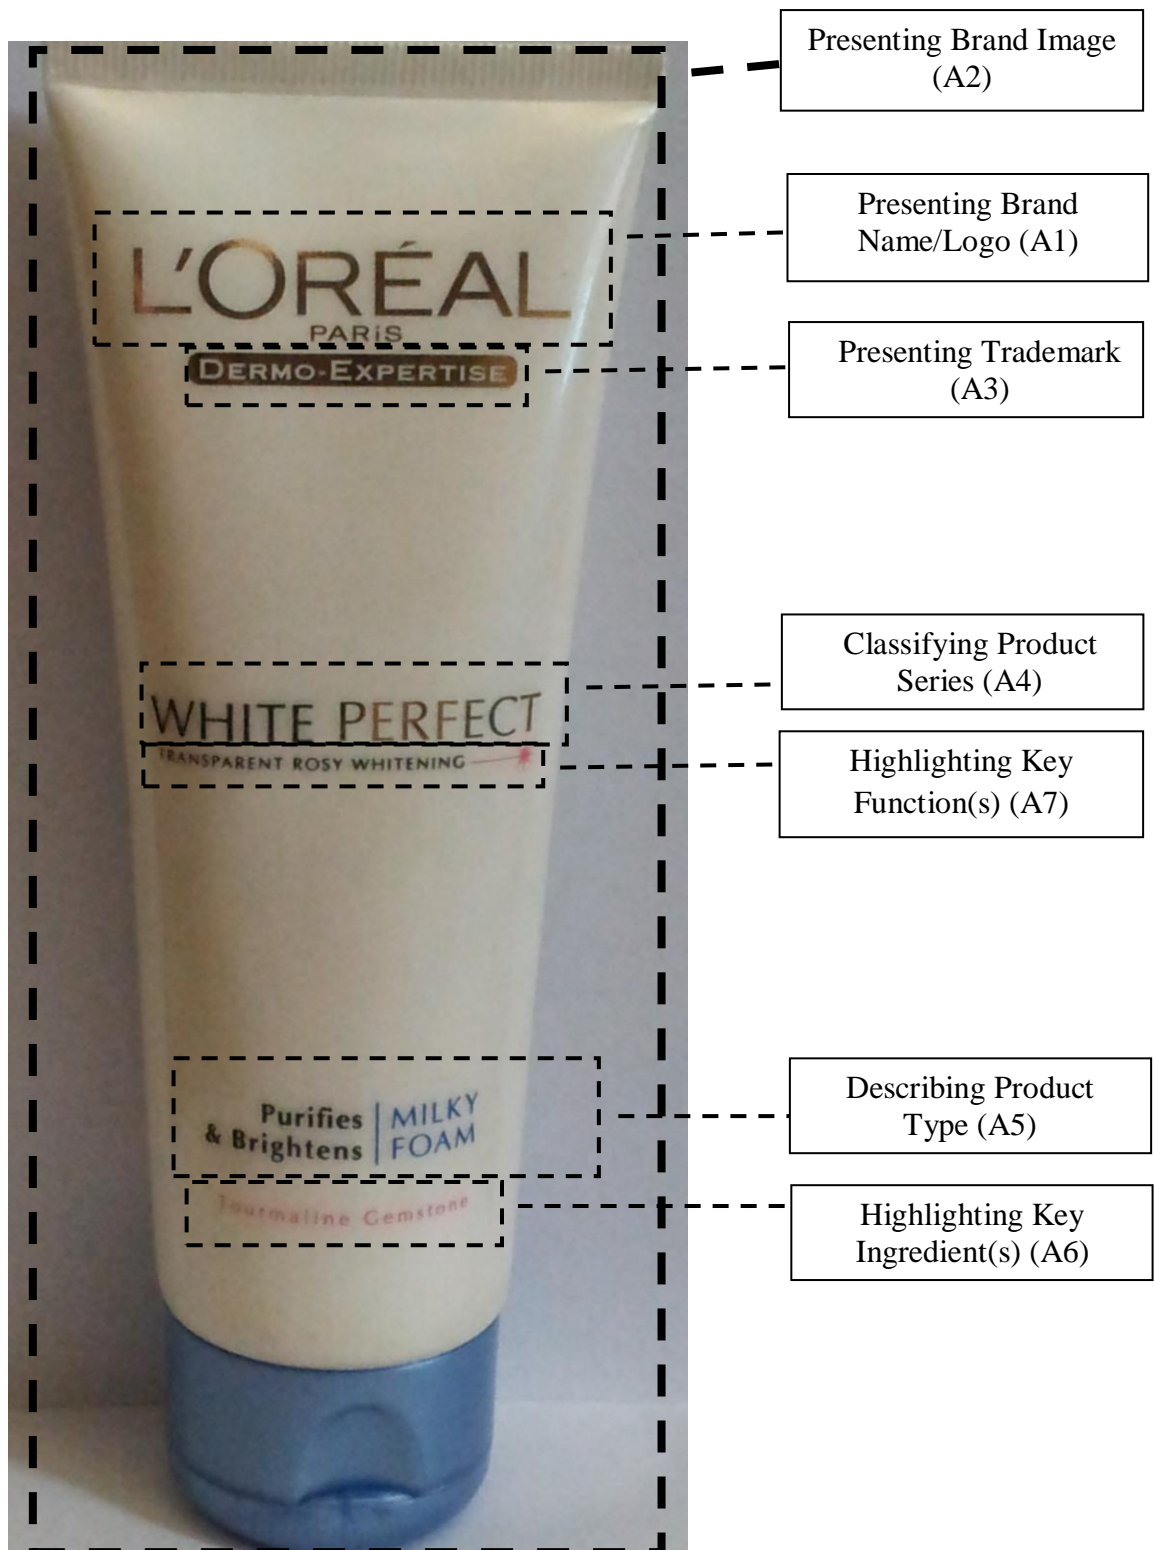

Appendix B: Product Packaging (with Social Action Labels)

Figure 4.1.1 (a): *L'Oréal Paris White Perfect Purifies & Brightens*

Milky Foam (AC) (front)

Figure 4.1.1 (b): *L'Oréal Paris White Perfect Purifies & Brightens Milky Foam (AC) (back)*

Figure 4.1.2 (a): *L'Oréal Paris White Perfect Whitening & Moisturizing*

Toner (AT) (front)

Presenting Brand Image (A2)

Introducing Product (A8)

Describing Functions (A9)

Promising Expected Results (A10)

Describing Texture (A11)