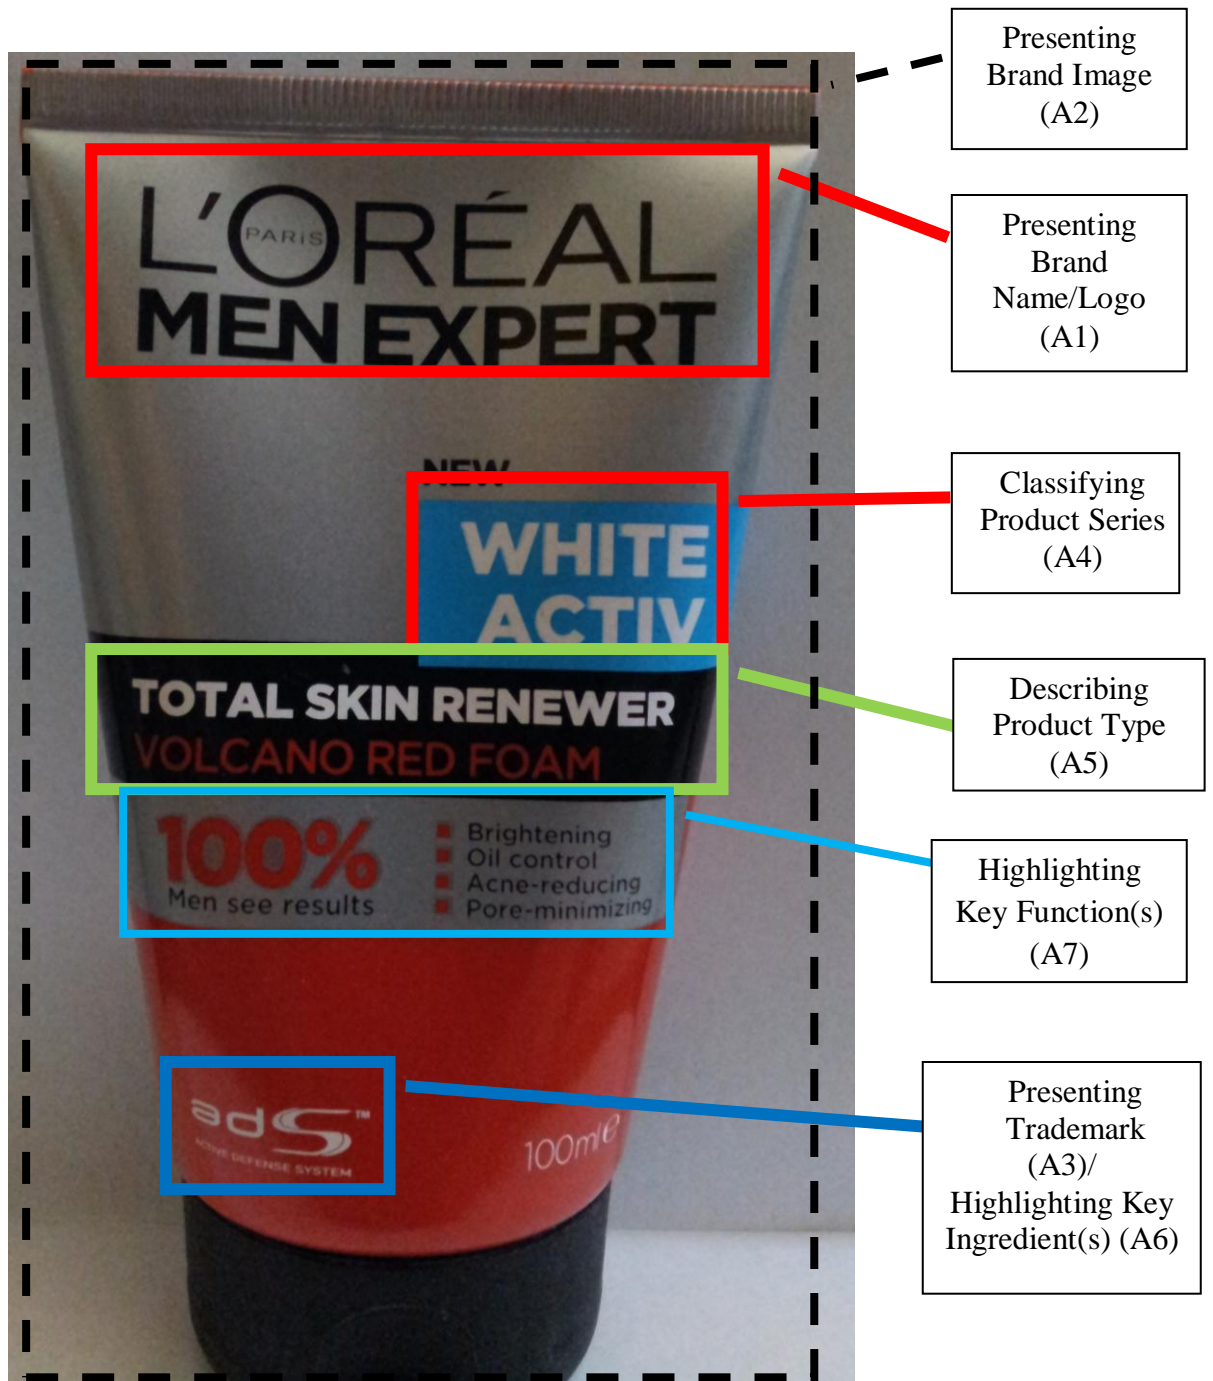

Figure 4.1.8 (b): *L'Oréal Men Expert White Activ Anti-Spots + Oil Control*

Charcoal Foam (BC3) (back)

Figure 4.1.9 (a): *L'Oréal Men Expert White Activ Total Skin Renewer*

Volcano Red Foam (BC4) (front)

Figure 4.1.9 (b): *L'Oréal Men Expert White Activ Total Skin Renewer*

Volcano Red Foam (BC4) (back)

Figure 4.1.10 (a): *L'Oréal Men Expert White Activ Bright + Oil Control*

Powered Water (BT) (front)

Figure 4.1.10 (b): *L'Oréal Men Expert White Activ Bright + Oil Control*