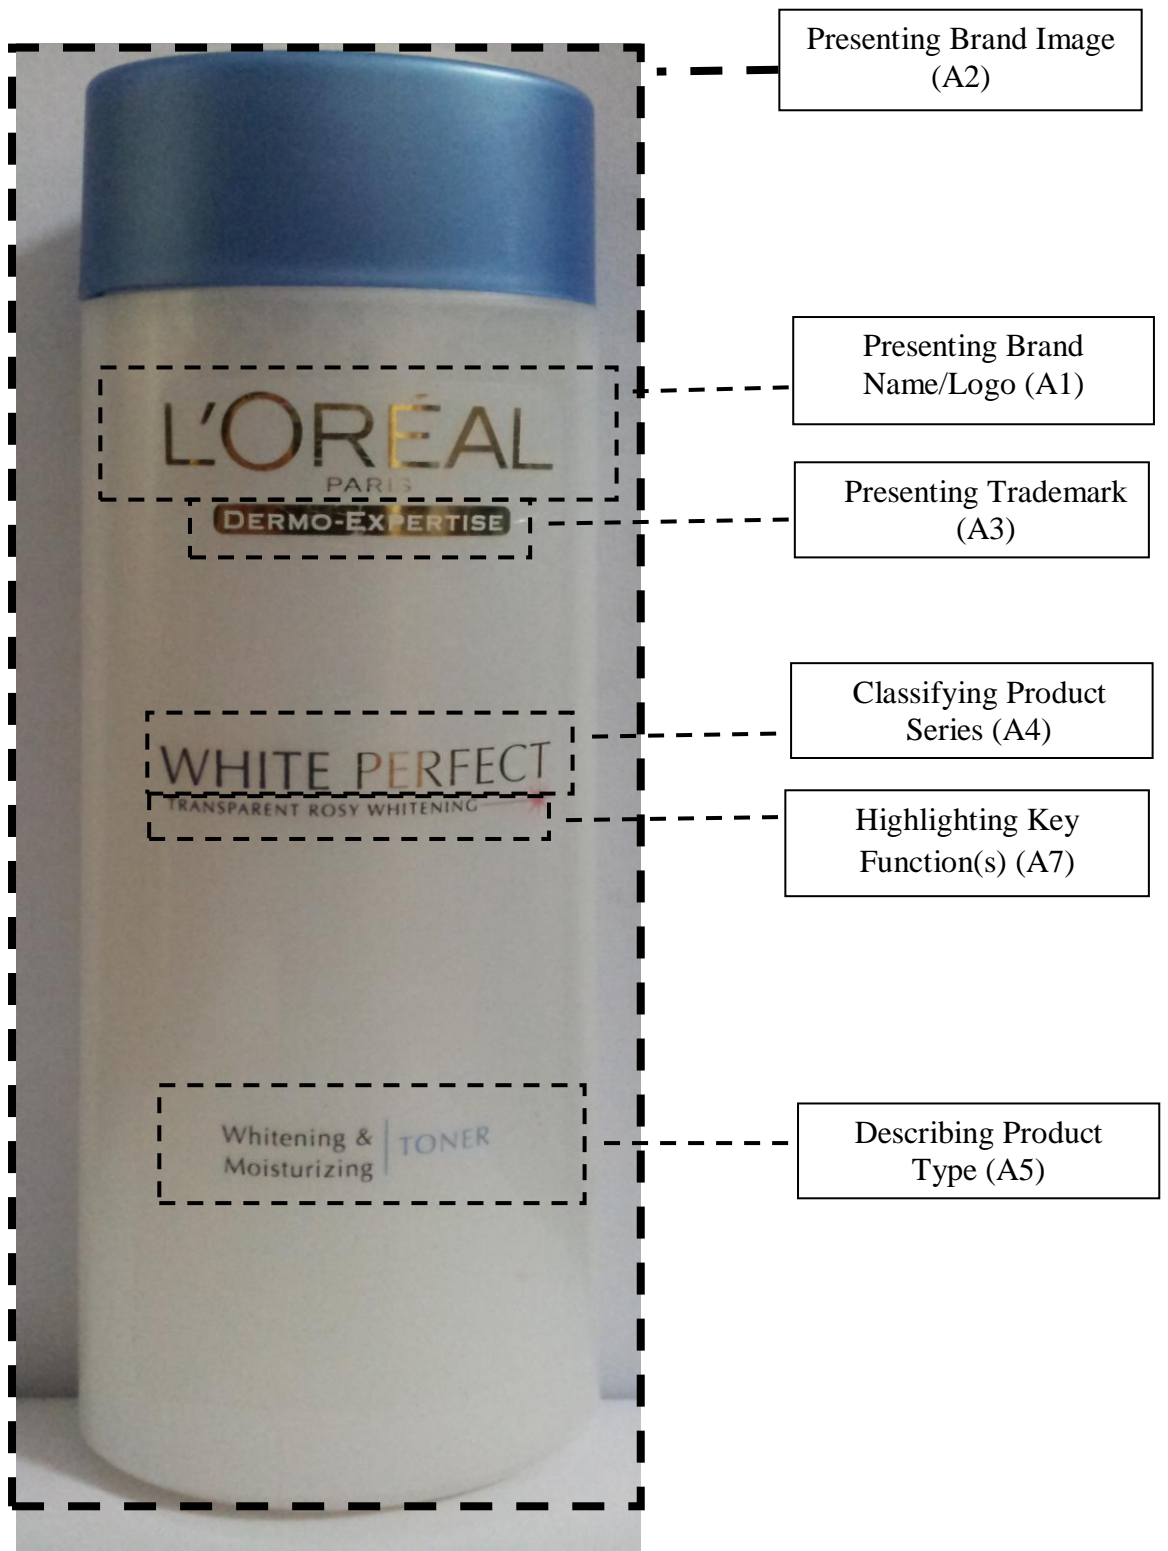

Appendix B: Product Packaging (with Social Action Labels)

Figure 4.1.1 (a): *L'Oréal Paris White Perfect Purifies & Brightens*

Milky Foam (AC) (front)

Figure 4.1.1 (b): *L'Oréal Paris White Perfect Purifies & Brightens Milky Foam (AC) (back)*

Figure 4.1.2 (a): *L'Oréal Paris White Perfect Whitening & Moisturizing*

Toner (AT) (front)

Presenting Brand Image (A2)

Introducing Product (A8)

Describing Functions (A9)

Promising Expected Results (A10)

Describing Texture (A11)

Figure 4.1.8 (b): *L'Oréal Men Expert White Activ Anti-Spots + Oil Control*

Charcoal Foam (BC3) (back)

Figure 4.1.9 (a): *L'Oréal Men Expert White Activ Total Skin Renewer*

Volcano Red Foam (BC4) (front)