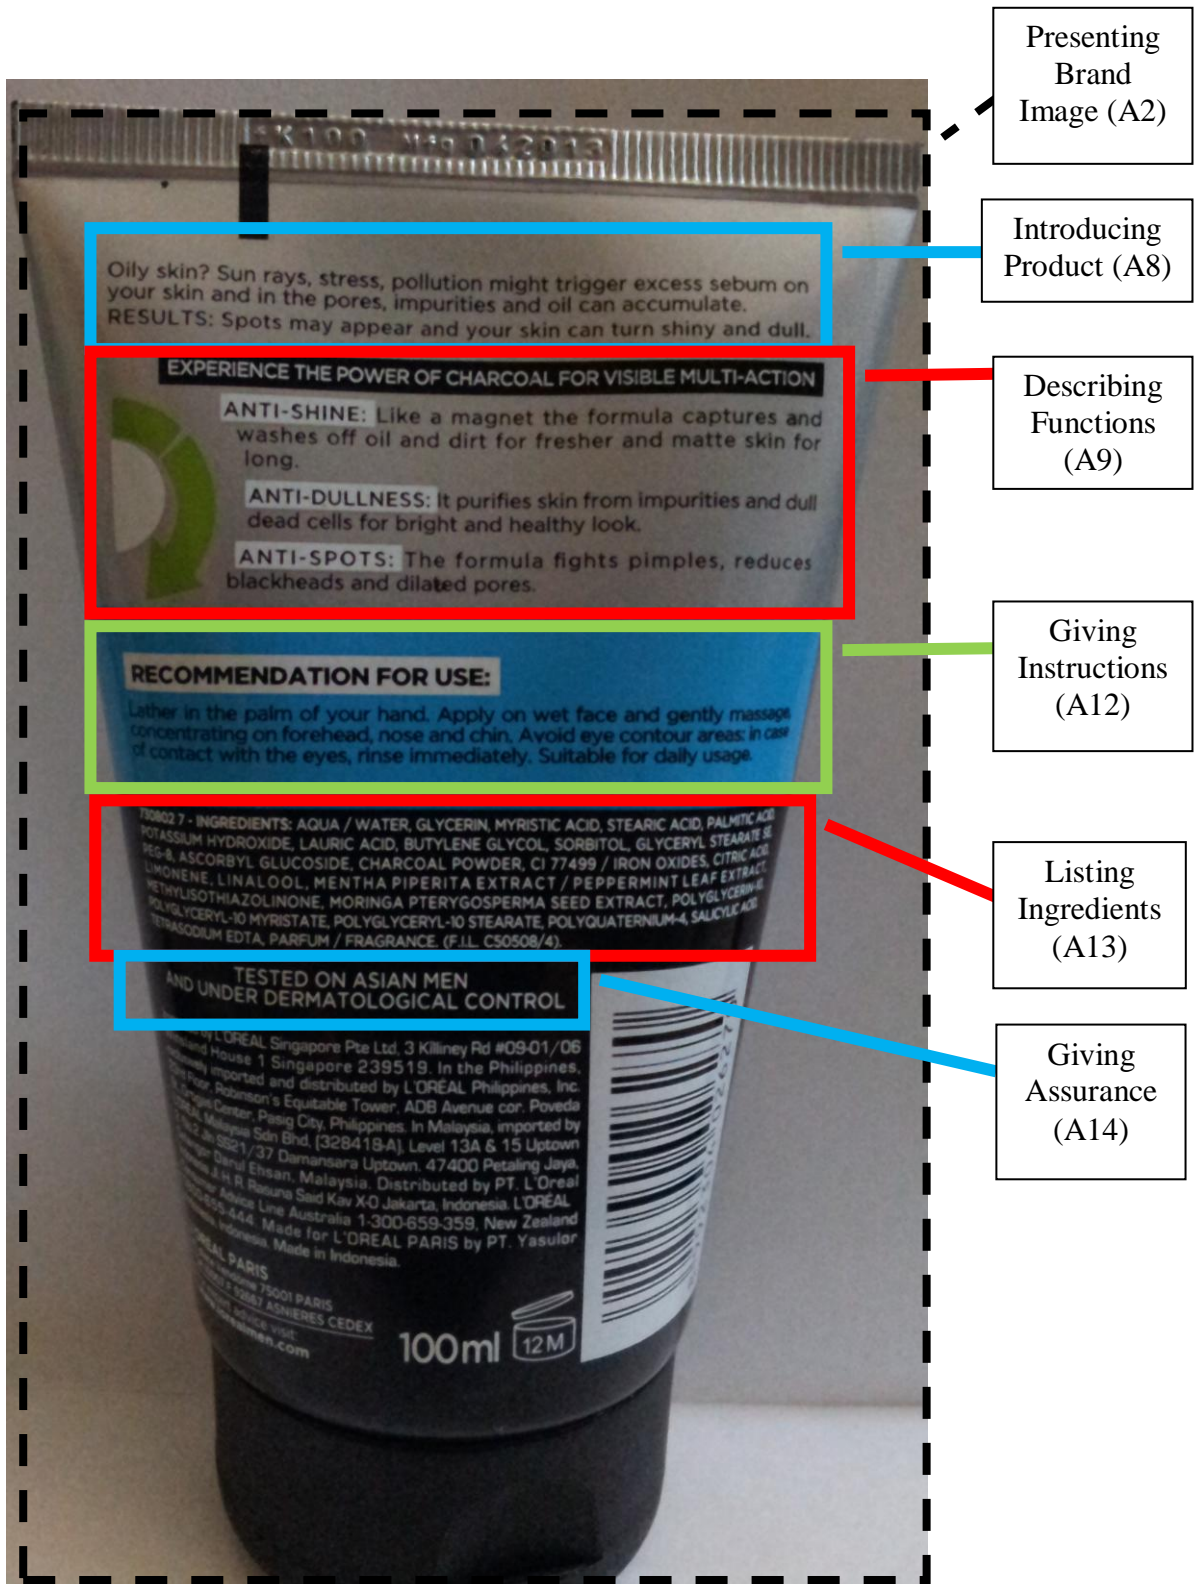

Figure 4.1.5 (c): *L'Oréal Paris White Perfect Fairness Revealing Soothing Cream (AM3) (top)*

Figure 4.1.6 (a): *L'Oréal Men Expert White Activ Brightening Foam* (BC1) (front)

Figure 4.1.6 (b): *L'Oréal Men Expert White Activ Brightening Foam (BC1) (back)*

Figure 4.1.7 (a): *L'Oréal Men Expert White Activ Bright + Oil Control*

White Foam (BC2) (front)

Figure 4.1.7 (b): *L'Oréal Men Expert White Activ Bright + Oil Control*

White Foam (BC2) (back)

Figure 4.1.8 (a): *L'Oréal Men Expert White Activ Anti-Spots + Oil Control Charcoal Foam (BC3) (front).*

Figure 4.1.8 (b): *L'Oréal Men Expert White Activ Anti-Spots + Oil Control*

Charcoal Foam (BC3) (back)

Figure 4.1.9 (a): *L'Oréal Men Expert White Activ Total Skin Renewer*

Volcano Red Foam (BC4) (front)