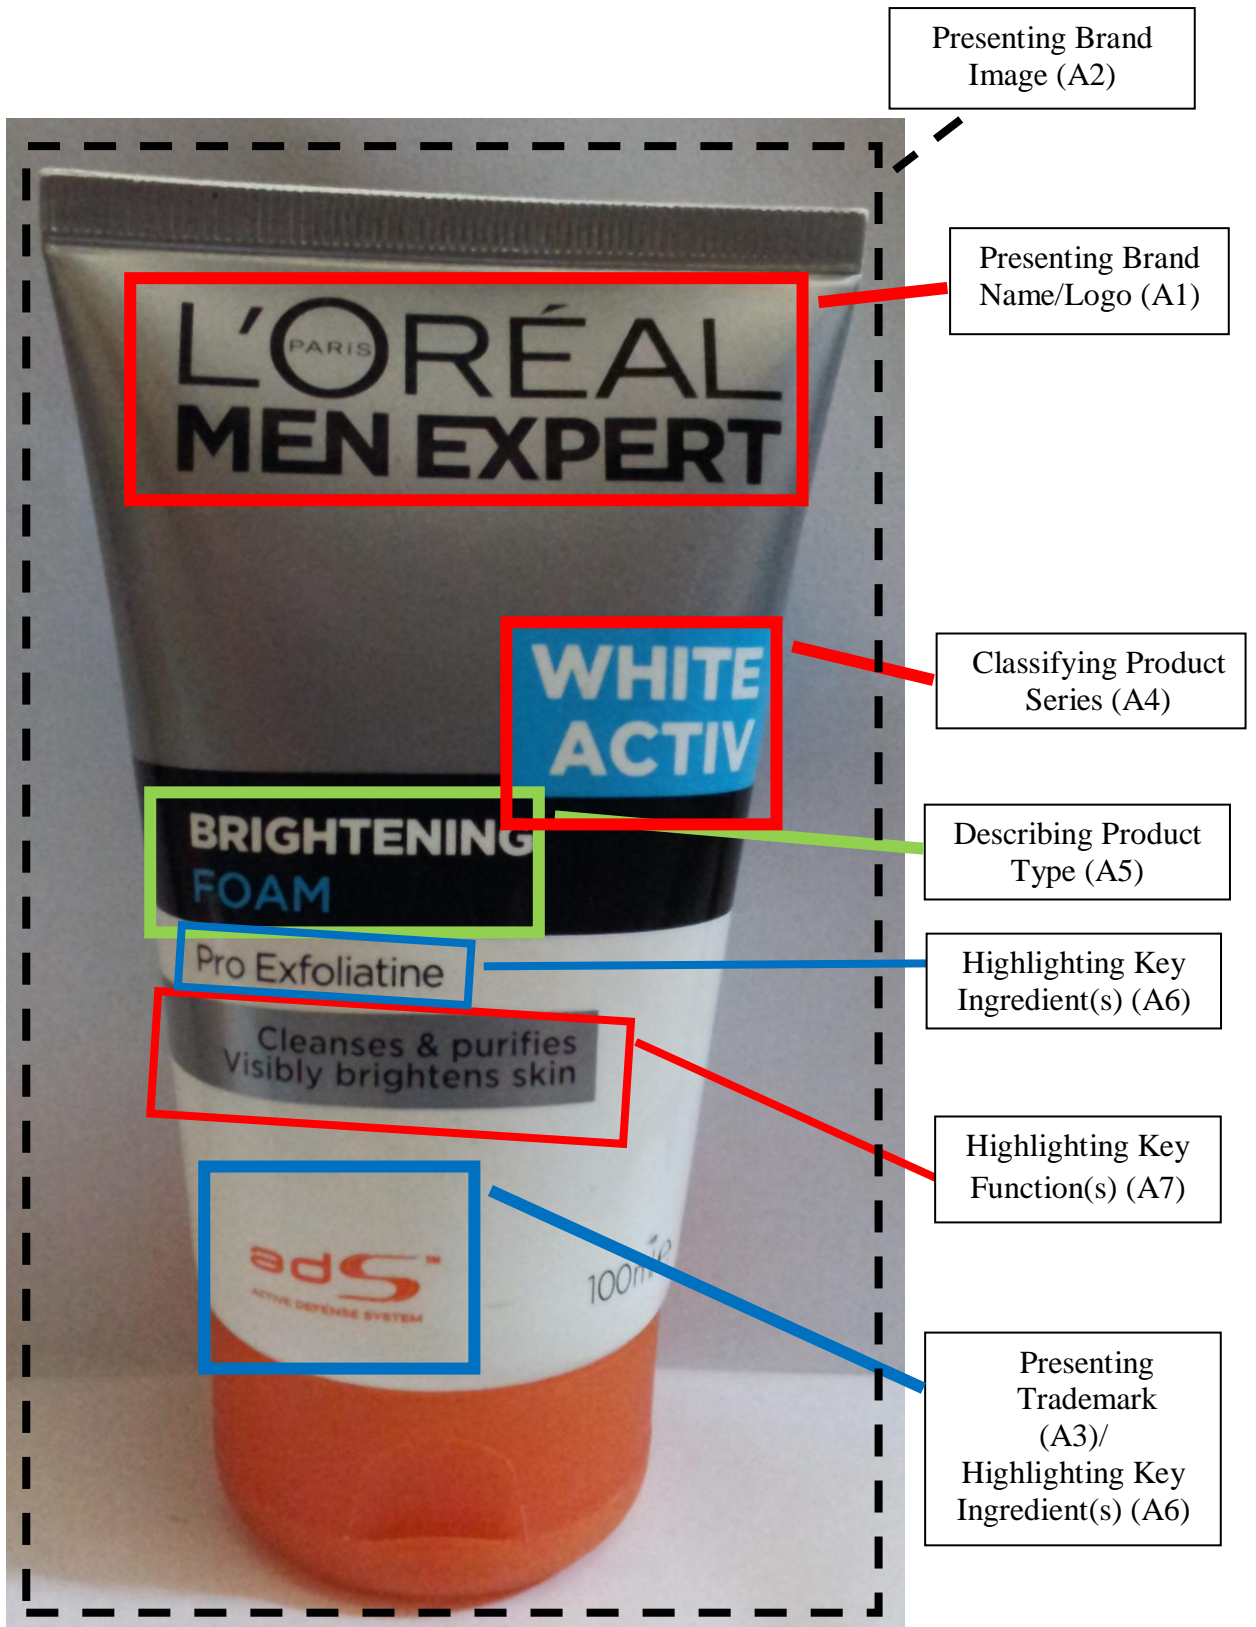

Figure 4.1.5 (c): *L'Oréal Paris White Perfect Fairness Revealing Soothing Cream (AM3) (top)*

Figure 4.1.6 (a): *L'Oréal Men Expert White Activ Brightening Foam* (BC1) (front)

Figure 4.1.6 (b): *L'Oréal Men Expert White Activ Brightening Foam (BC1) (back)*

Figure 4.1.7 (a): *L'Oréal Men Expert White Activ Bright + Oil Control*

White Foam (BC2) (front)

Figure 4.1.7 (b): *L'Oréal Men Expert White Activ Bright + Oil Control*

White Foam (BC2) (back)

Figure 4.1.8 (a): *L'Oréal Men Expert White Activ Anti-Spots + Oil Control Charcoal Foam (BC3) (front).*

Figure 4.1.8 (b): *L'Oréal Men Expert White Activ Anti-Spots + Oil Control*

Charcoal Foam (BC3) (back)

Figure 4.1.9 (a): *L'Oréal Men Expert White Activ Total Skin Renewer*

Volcano Red Foam (BC4) (front)