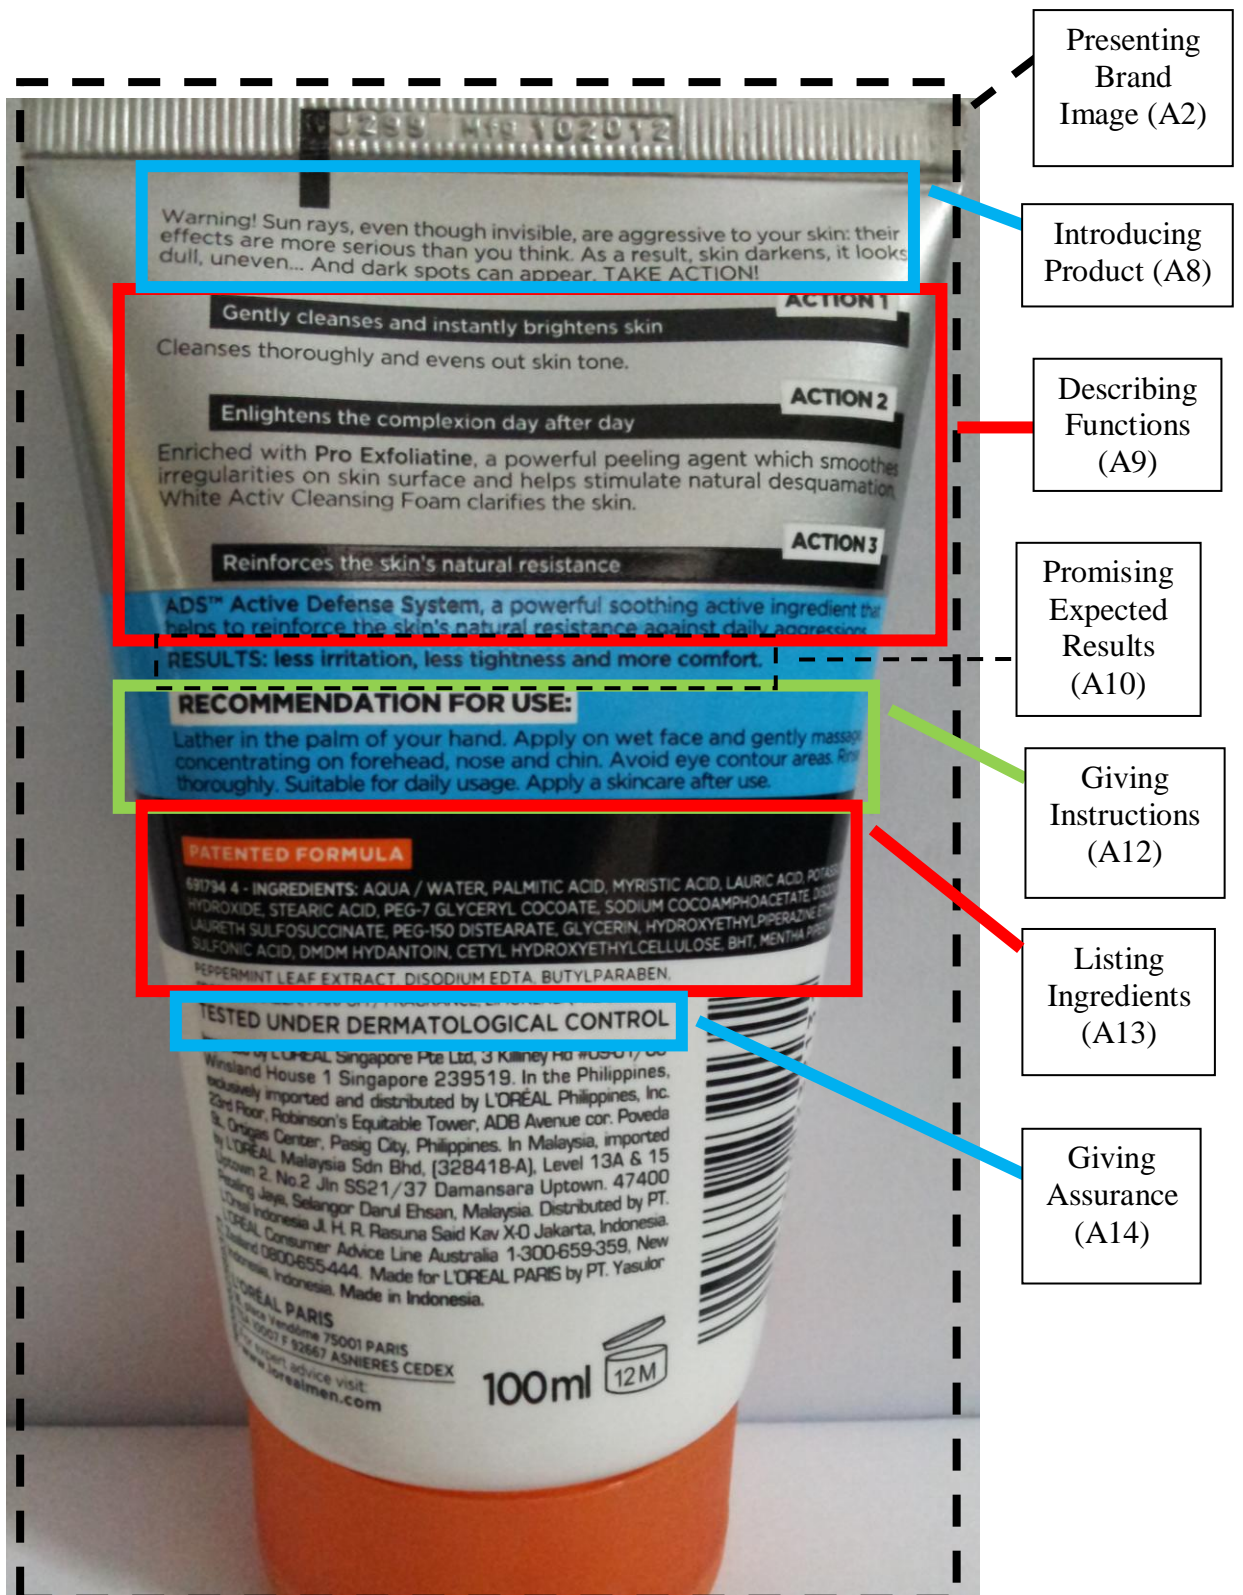

Figure 4.1.5 (c): *L'Oréal Paris White Perfect Fairness Revealing Soothing Cream (AM3) (top)*

Figure 4.1.6 (a): *L'Oréal Men Expert White Activ Brightening Foam* (BC1) (front)

Figure 4.1.6 (b): *L'Oréal Men Expert White Activ Brightening Foam (BC1) (back)*

Figure 4.1.7 (a): *L'Oréal Men Expert White Activ Bright + Oil Control*

White Foam (BC2) (front)

Figure 4.1.7 (b): *L'Oréal Men Expert White Activ Bright + Oil Control*

White Foam (BC2) (back)

Figure 4.1.8 (a): *L'Oréal Men Expert White Activ Anti-Spots + Oil Control Charcoal Foam (BC3) (front).*