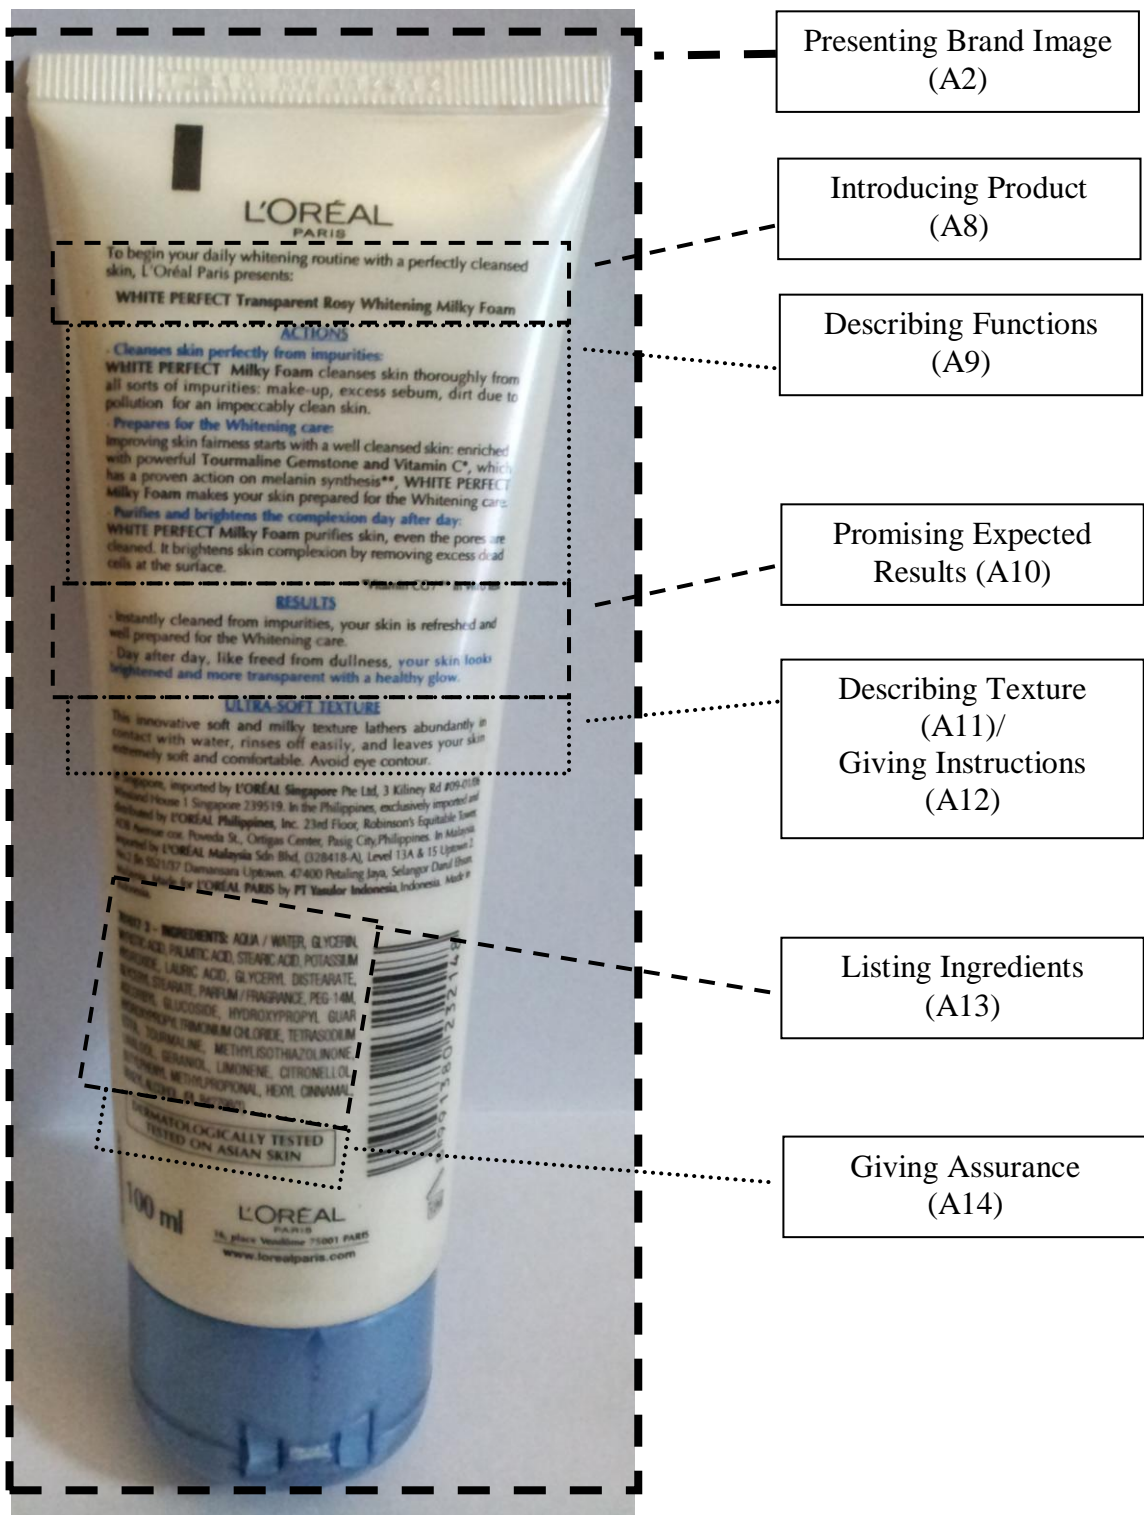

Appendix B: Product Packaging (with Social Action Labels)

Figure 4.1.1 (a): *L'Oréal Paris White Perfect Purifies & Brightens*

Milky Foam (AC) (front)

Figure 4.1.1 (b): *L'Oréal Paris White Perfect Purifies & Brightens Milky Foam (AC) (back)*

Figure 4.1.2 (a): *L'Oréal Paris White Perfect Whitening & Moisturizing*

Toner (AT) (front)

Presenting Brand Image (A2)

Introducing Product (A8)

Describing Functions (A9)

Promising Expected Results (A10)

Describing Texture (A11)