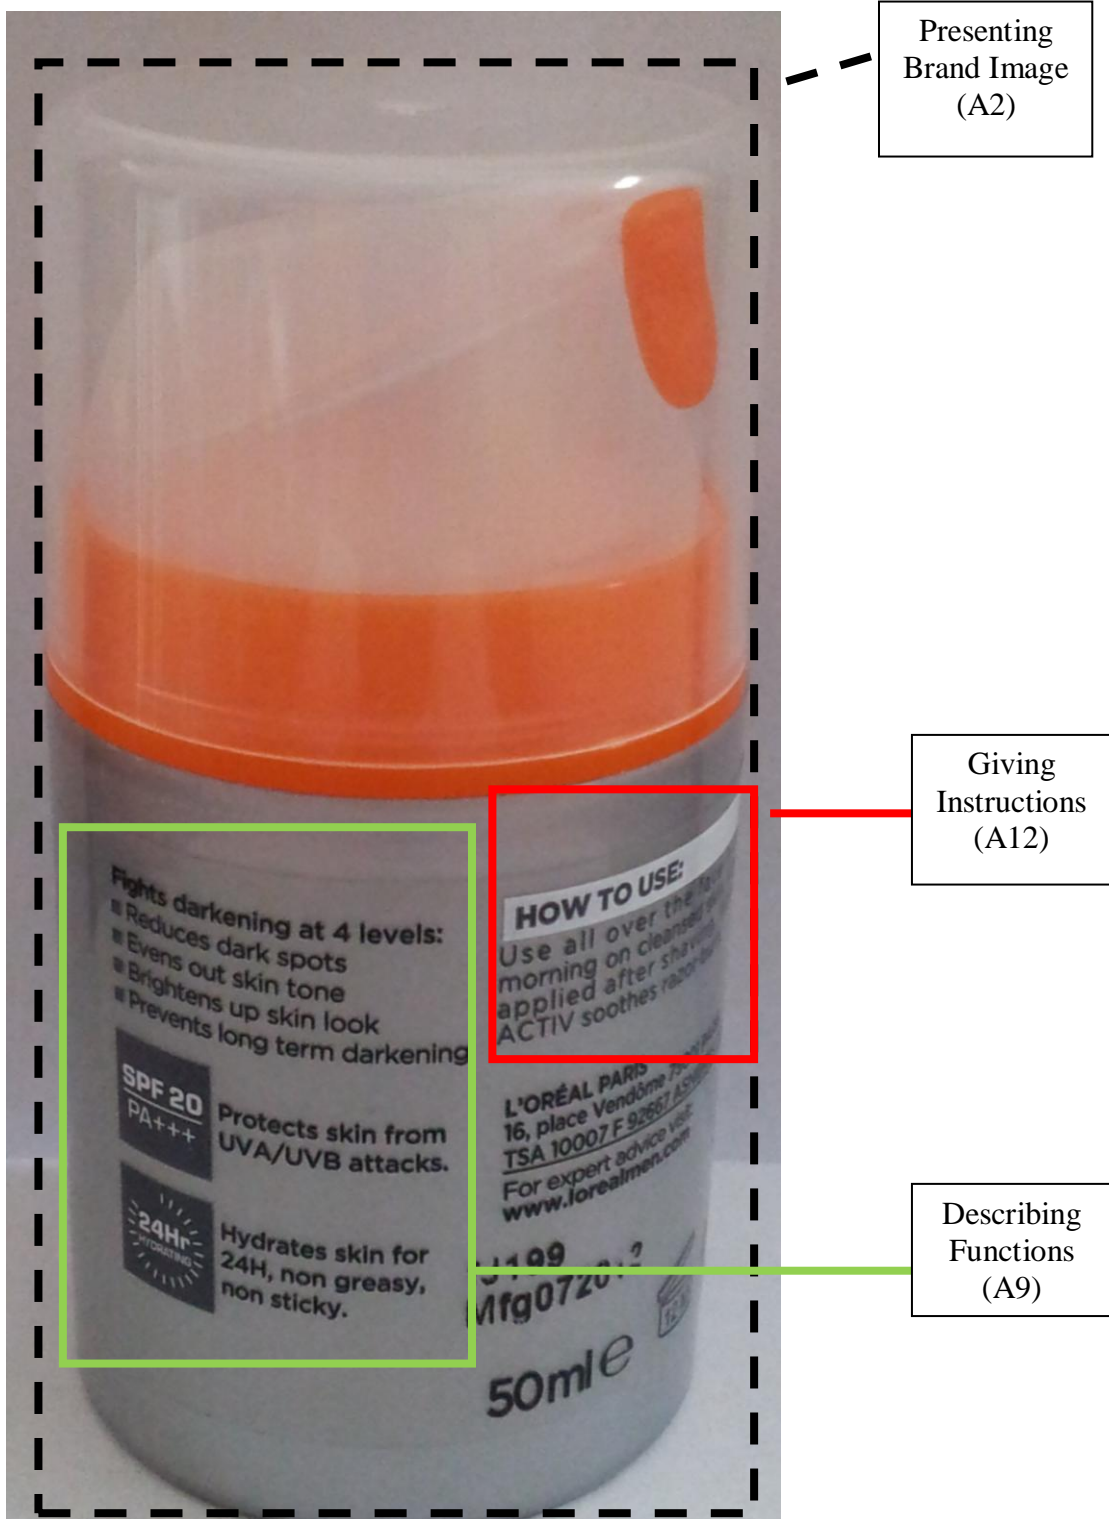

Figure 4.1.11 (b): *L'Oréal Men Expert White Activ Bright + Oil Control* Moisturiser (BM1) (*back*)

Figure 4.1.12 (a): *L'Oréal Men Expert White Activ Power 4 Whitening*

Moisturiser (BM2) (*front*)

Figure 4.1.12 (b): *L'Oréal Men Expert White Activ Power 4 Whitening*
Moisturiser (BM2) (*back*)